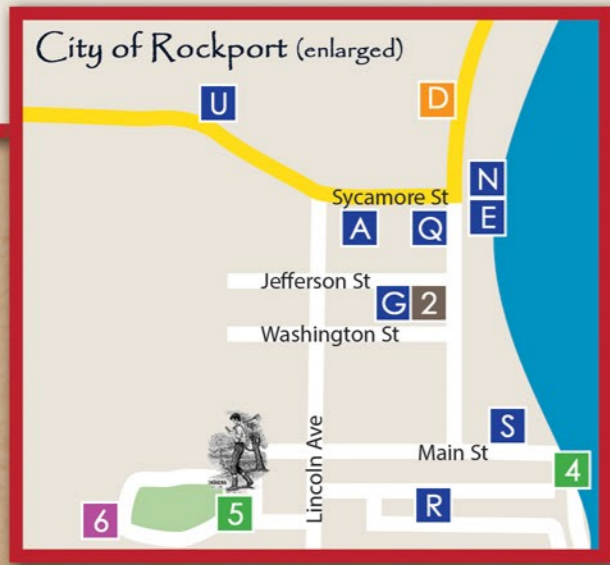

Map Legend

Lincoln Attractions

- 1 Abraham Lincoln Bicentennial Plaza
Lincoln Amphitheatre
Lincoln State Park
- 2 Colonel Jones Home
- 3 Lincoln Ferry Park
- 4 Lincoln Landing
- 5 Lincoln Pioneer Village & Museum
- 6 Lincoln Boyhood National Memorial

Spencer County Parks

- 1 Chrisney Park
- 2 Dale Town Park
- 3 Grandview Park
- 4 Jim Yellig Park
- 5 Richland City Park
- 6 City of Rockport Park
- 7 St. Meinrad Park

Other Area Attractions

- 1 Antique Shak
- 2 Darlena's Holiday and Gift Shoppe
- 3 Holiday Drive-In
- 4 Kodi-Yak Kayak, Canoe, and Paddleboard Rentals
- 5 Lakeview Orchard
- 6 Monkey Hollow Winery and Distillery
- Ohio River Scenic Byway
- 7 Pepper's Ridge Winery
- 8 The Rustic Golf Course
- 9 Saint Meinrad Archabbey
- 10 Steckler Grassfed Farms

Santa Claus, Indiana, and sites throughout Lincoln's Indiana Boyhood Home are located in the rolling hills of southern Indiana, in Spencer County, Indiana.

The area is known for its wide-open spaces, outdoor recreation, and family-friendly attractions. Visit Holiday World & Splashin' Safari, Lincoln State Park, Lincoln Boyhood National Memorial, and more to make memories you'll cherish for a lifetime.

* Distances measured from Santa Claus, Indiana

Map Guide

Indiana's Abe Lincoln and Santa Claus, Indiana

For more information, visit SantaClausInd.org or IndianasAbeLincoln.org